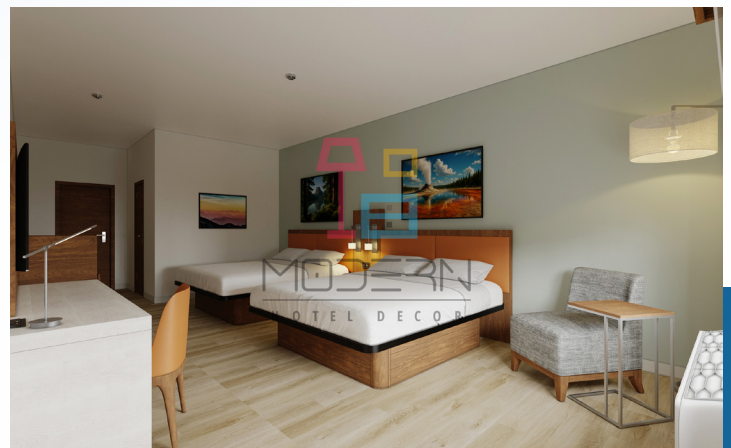

Cove Collection

Inspired by soft modern interiors, the Cove Collection delivers a relaxed yet polished hospitality aesthetic with functional design elements throughout.

Verona Collection

A refined hospitality collection designed with clean lines and timeless modern finishes for elevated guestroom environments.