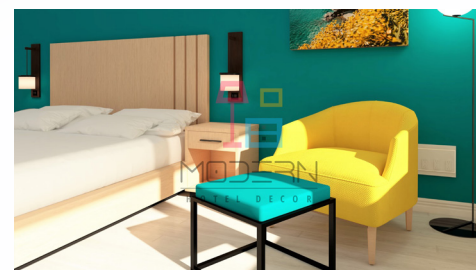

Vienna Collection

Featuring refined finishes and a sophisticated layout, the Vienna Collection is designed to bring comfort, durability, and timeless appeal to guestroom spaces.

Estrade Collection

The Estrade Collection blends contemporary simplicity with practical hospitality functionality, offering a clean and adaptable guestroom solution.