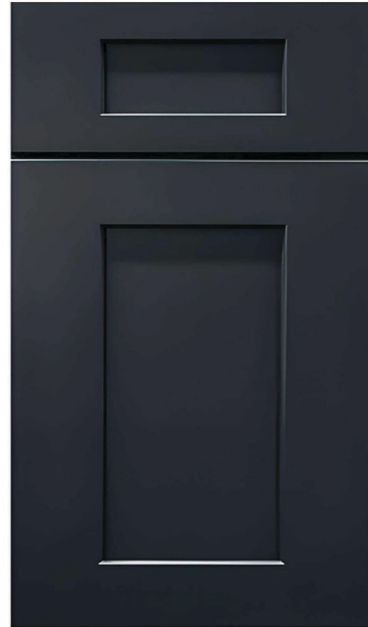

Graphite Shaker