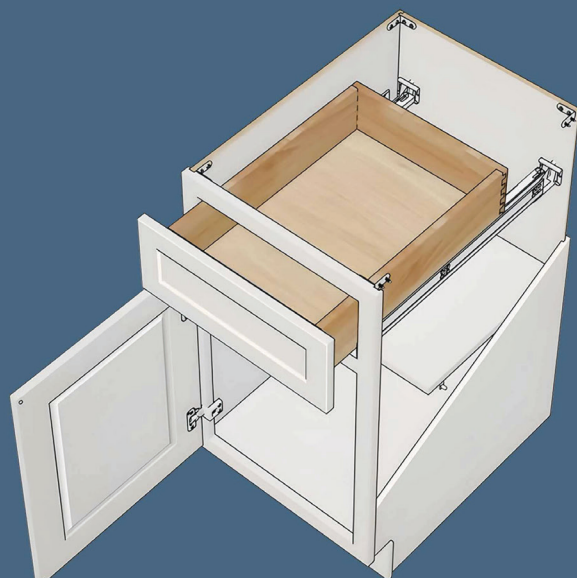

CABINET STRUCTURE

SUPERIOR CONSTRUCTION, STANDARD EXCELLENCE

● 3/4" Solid Wood + MDF Door Panel

Mortise and Tenon Construction ●

● DTC 6-Way Adjustable Soft-Close Hinges

90° Heavy-Duty Metal Corner Brackets ●

● 5/8" Solid Wood Dovetail Drawer, Natural Finish

3/4" Plywood Shelf ●

● DTC Heavy-Duty, Soft-Close Undermount Full-Extension Drawer Glides with Buckle

3/4" Solid Hardwood Frame ●

● 1/2" Plywood Toe Kick

1/2" UV-Coated Plywood Interior
(color-matched to the door) ●