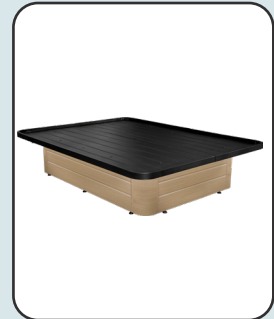

SKU: 5032

Item Code: COFLW2L27

Size: 54" W x 80" D x 17" H

Finish: W2L27 - Neo Walnut