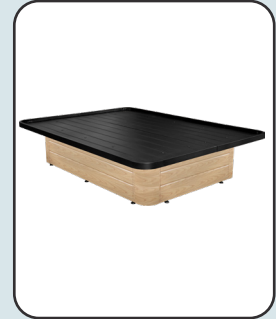

SKU: 5042

Item Code: COFLW3F4

Size: 54" W x 80" D x 17" H

Finish: W3F4 - Fawn Cypress